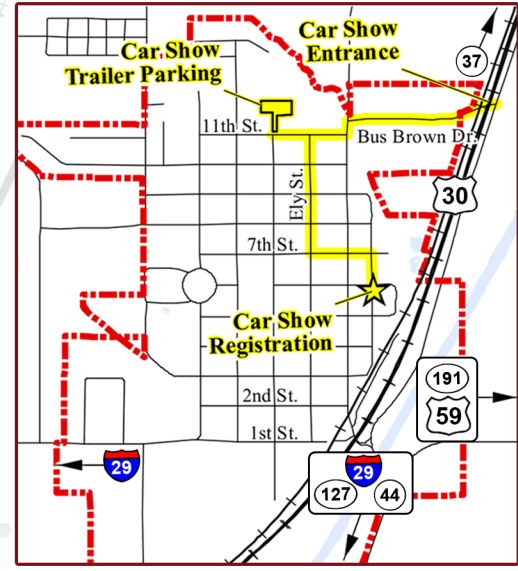

- 1 Craft Show
- 2 Saddle Club Concessions
- 3 First Christian Church  
Chicken Noodle Dinner
- 4 Kids Korner
- 5 Methodist Church Sloppy Joes
- 6 Obstacle Course
- 7 Hay Bale Toss
- 8 Beer Garden (in p.m. only)
- 9 Food Court (and seating area)

SWITA buses and golf cart shuttles will be helping guests get to and from parking areas again this year. Pick-up and drop-off points are marked on the map with the sign. Benches and banners are placed at these locations to help you find them more easily.

*Be aware of the shuttles and SWITA buses running on Lincolnway St.  
Please walk along the side of Lincolnway St.*

North Entrance

Bus Brown Dr.

- Apple Vendor
- Shuttle Stop
- No Parking
- Road Closed

To help make everyone's day more enjoyable, please note the locations of roadways that are CLOSED to thru traffic and observe NO PARKING areas .

CHI Health First Aid Station located near the intersection of 6th St. & Lincolnway St.

No Parking Saddle Club Outdoor Storage

Premier Parking \$5/car

South Entrance