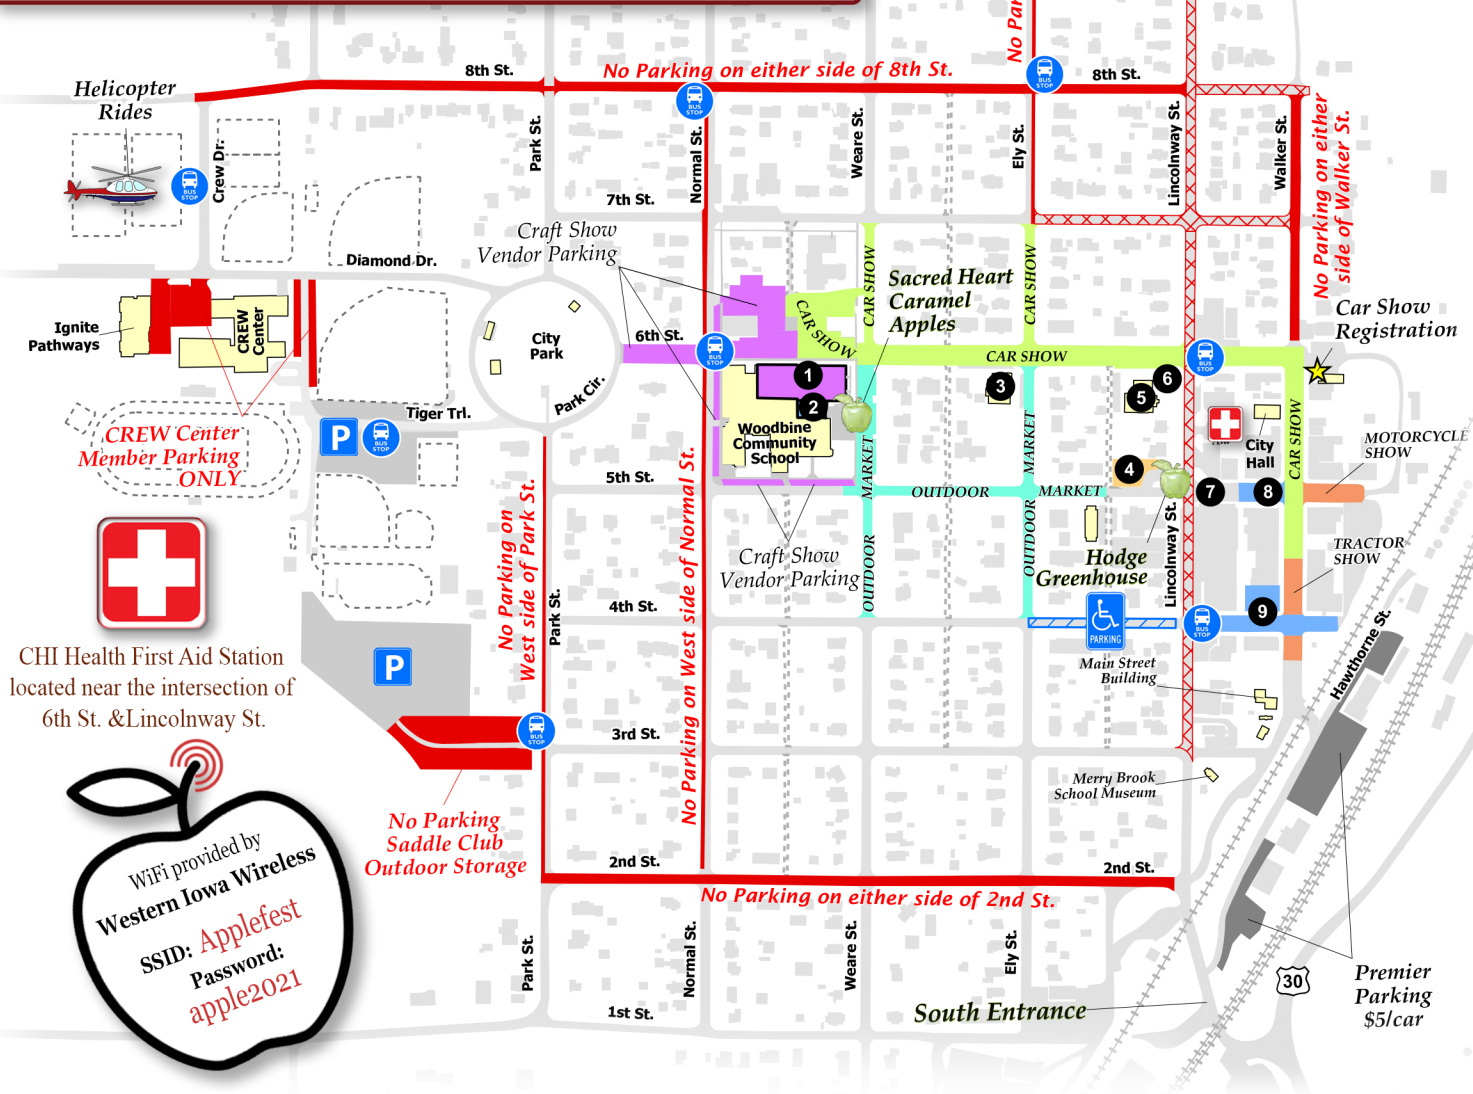

- 1 Craft Show
- 2 Saddle Club Concessions
- 3 First Christian Church  
Chicken Noodle Dinner
- 4 Kids Korner
- 5 Methodist Church Sloppy Joes
- 6 Obstacle Course
- 7 Hay Bale Toss
- 8 Beer Garden (in p.m. only)
- 9 Food Court (and seating area)

SWITA buses and golf cart shuttles will be helping guests get to and from parking areas again this year. Pick-up and drop-off points are marked on the map with the sign. Benches and banners are placed at these locations to help you find them more easily.

*Be aware of the shuttles and SWITA buses running on Lincolnway St.  
Please walk along the side of Lincolnway St.*

North Entrance

Bus Brown Dr.

- Apple Vendor
- Shuttle Stop
- No Parking
- Road Closed

To help make everyone's day more enjoyable, please note the locations of roadways that are CLOSED to thru traffic and observe NO PARKING areas .

CHI Health First Aid Station located near the intersection of 6th St. & Lincolnway St.

No Parking Saddle Club Outdoor Storage

Premier Parking \$5/car

South Entrance