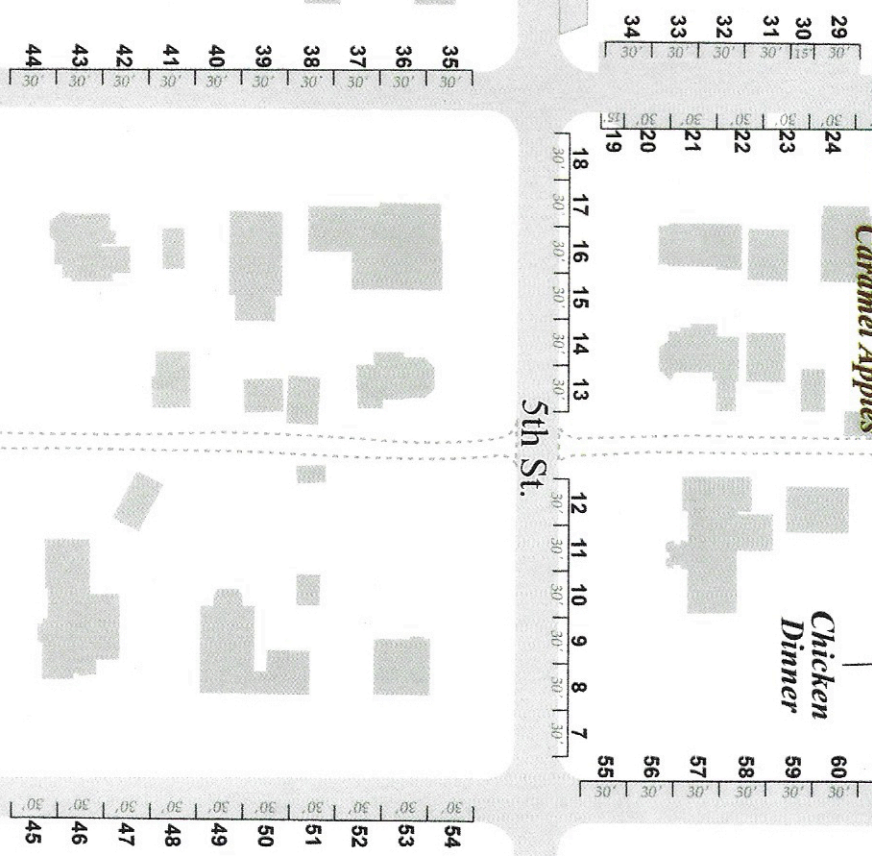

Ely St.

First United Methodist Church

Hodge Greenhouse

Abundant Life Pies & Ice Cream

Morris Family Orchard

Lincolnway St.

First Aid

Beer (in the)

Food Court

Harrison County GIS & Mapping
111 N 2nd Ave., Logansport, IA 51546

(712) 644-1324
gis@harrisoncountyia.org

This Data is provided "as is" without warranty or any representation of accuracy, timeliness or completeness. The burden for determining accuracy, completeness, timeliness, merchantability and fitness for the appropriateness for use rests solely on the requester. Harrison County makes no warranties, express or implied, as to the use of this Data. There are no implied warranties of merchantability or fitness for a particular purpose. The requester acknowledges and accepts the limitations of this Data, including the fact that this Data is dynamic and is in a constant state of maintenance, correction and update.