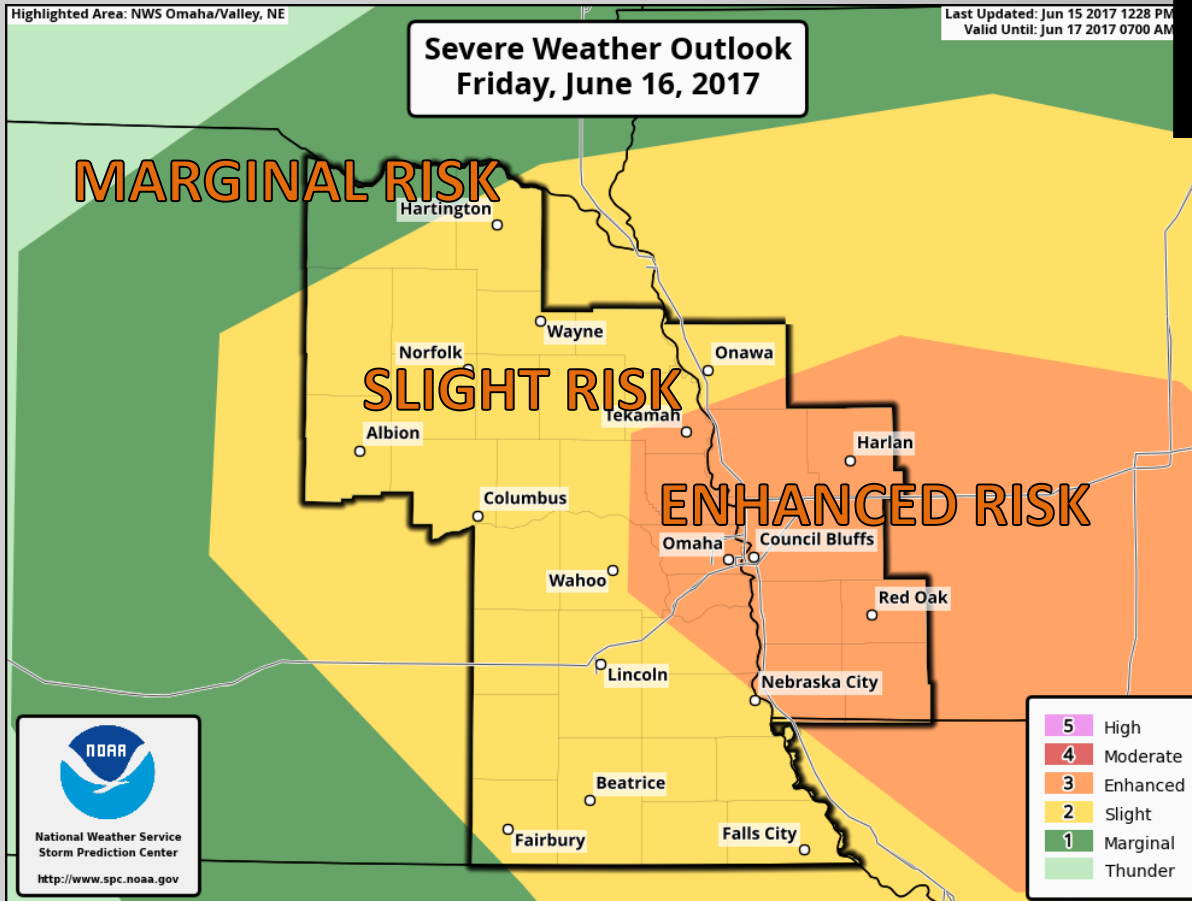

TONIGHT

TIMING: Generally after 5-6pm

Main Threats:

- Damaging winds
- Large Hail

Call us with any
Questions or Concerns,
24/7:
402-359-4381

Friday

Main Threats:

- *Damaging winds*
- *Large Hail*

TIMING:

*Storms developing across northeast
Nebraska 2-3pm and spreading southeast
through the afternoon and evening hours*

Call us with any
Questions or Concerns,
24/7:
402-359-4381