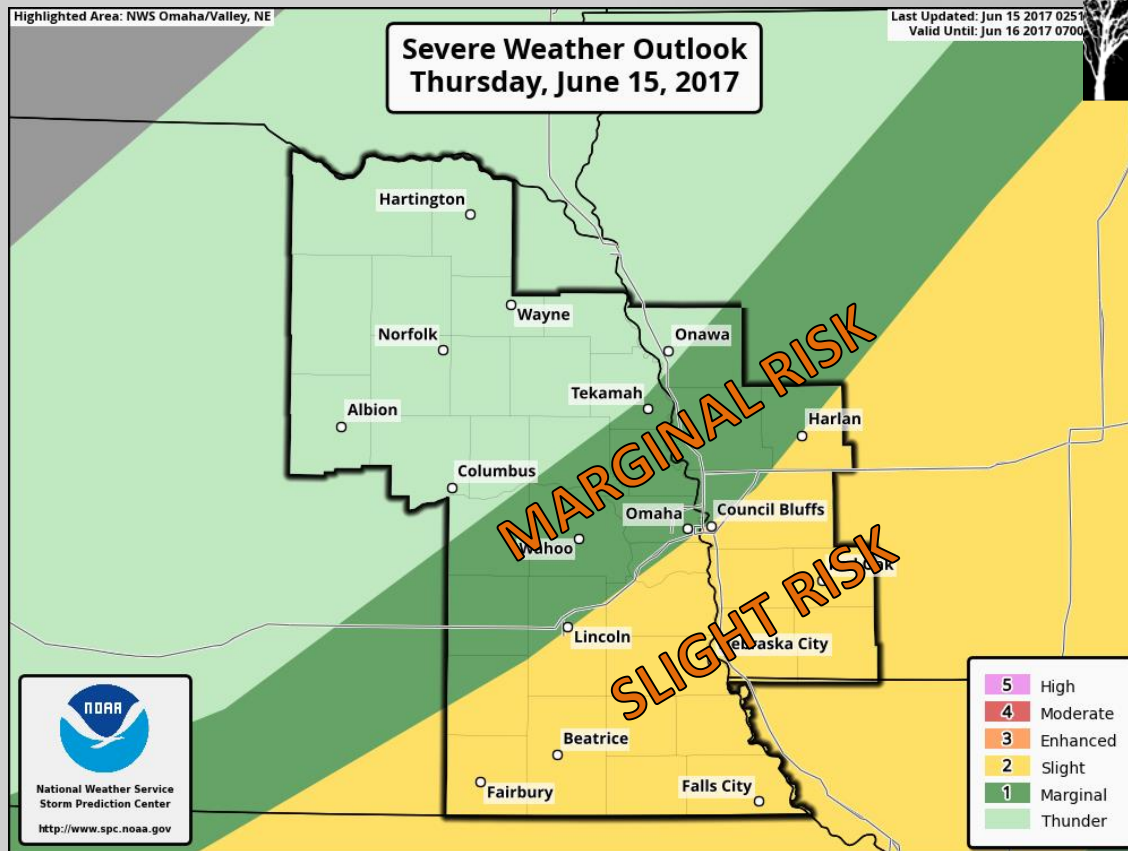

TONIGHT

TIMING: Generally after 5-6pm

Main Threats:

- Damaging winds
- Large Hail

Call us with any
Questions or Concerns,
24/7:
402-359-4381

Friday

Main Threats:

- *Damaging winds*
- *Large Hail*

TIMING:

*Storms developing across northeast
Nebraska 2-3pm and spreading southeast
through the afternoon and evening hours*

Call us with any
Questions or Concerns,
24/7:
402-359-4381